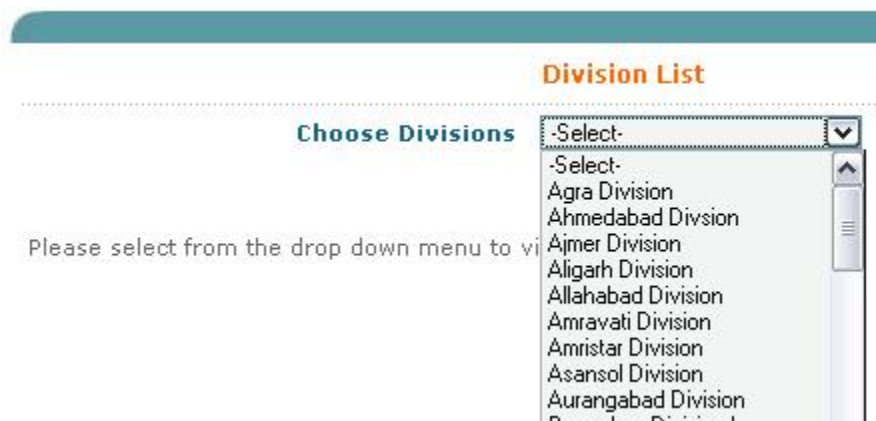

## NFIFWI Navigation Links

Navigation Links at [www.nfifwi.com](http://www.nfifwi.com) are

- Home
  - History
  - Constitution
  - President
  - Secretary General
  - Zone
  - All India
  - Division
  - Suggestion
  - Contact
- On Clicking **History** Link you can view/read the History of NFIFWI.
  - On Clicking **Constitution** you can view/read the constitution of NFIFWI
  - On Clicking **President** you can view the details of current President of NFIFWI
  - On Clicking **Secretary General** you can view the details of current Secretary General of NFIFWI
  - On Clicking the **Zone** you can view all the Zonal office details. On Clicking the each Zonal Office you can view Office bearers of corresponding zones.
  - On Clicking **All India** you can view the All India Office bearer's details.
  - On Clicking Division you can view a drop down menu(as shown in the image)
  -